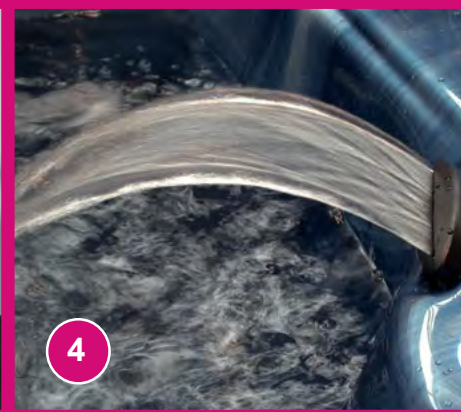

GL625L

gardenleisurespas.com

Garden
LEISURE
Spa Series